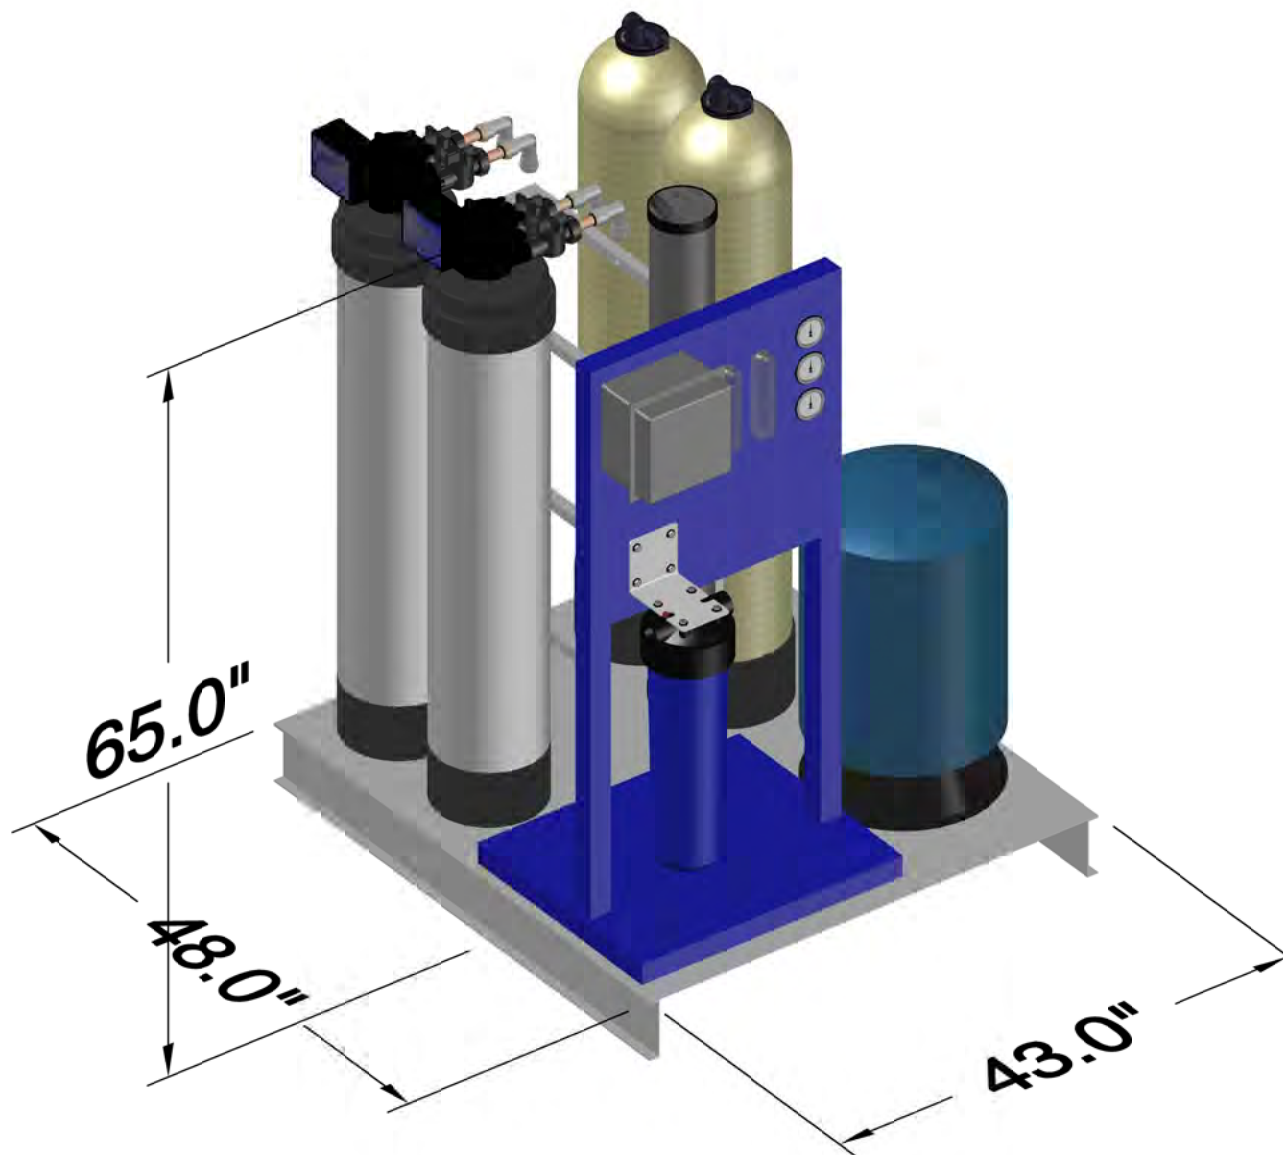

# RODI3000

# RODI3000

**BLS-3000**  
Places: 1  
Weight: 220 lbs.  
Width: 25"  
Height: 60"  
Depth: 21"

**DI-1054**  
Places: 3  
Weight: 150 lbs.  
Diameter: 10.5"  
Height: 57.5"

**PCCF24948**  
Places: 2  
Weight: 210 lbs.  
Width: 9.5"  
Height: 55.5"

**RO-20**  
Places: 1  
Weight: 200 lbs.  
Diameter: 16.5"  
Height: 27"