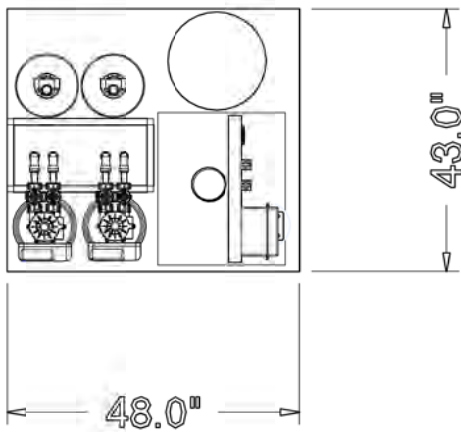

# RODI3000

**BLS-3000**  
Places: 1  
Weight: 220 lbs.  
Width: 25"  
Height: 60"  
Depth: 21"

**DI-1054**  
Places: 3  
Weight: 150 lbs.  
Diameter: 10.5"  
Height: 57.5"

**PCCF24948**  
Places: 2  
Weight: 210 lbs.  
Width: 9.5"  
Height: 55.5"

**RO-20**  
Places: 1  
Weight: 200 lbs.  
Diameter: 16.5"  
Height: 27"