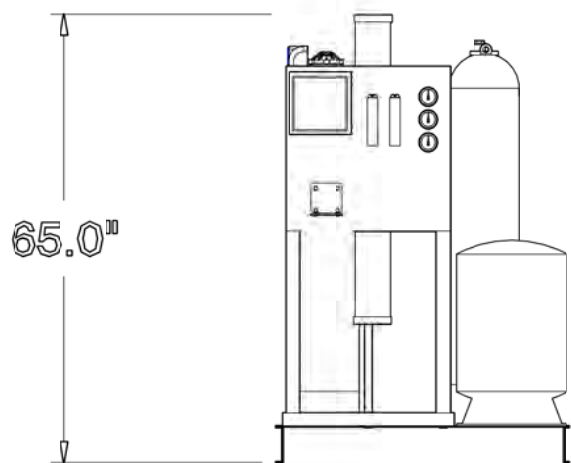

# RODI3000

# RODI3000

**BLS-3000**  
Places: 1  
Weight: 220 lbs.  
Width: 25"  
Height: 60"  
Depth: 21"

**DI-1054**  
Places: 3  
Weight: 150 lbs.  
Diameter: 10.5"  
Height: 57.5"

**PCCF24948**  
Places: 2  
Weight: 210 lbs.  
Width: 9.5"  
Height: 55.5"

**RO-20**  
Places: 1  
Weight: 200 lbs.  
Diameter: 16.5"  
Height: 27"